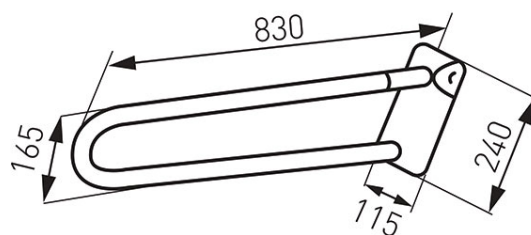

Code: **R66830,11**

Metalia Hep - foldable double grab bar 830 mm

<https://www.ferrocompany.com/product-4048-R6683011.html>

Individual packaging: **1, package with bar code allowing for retail sale**

Collective packaginig: -

- white
- delivery time: c.a. 21 days